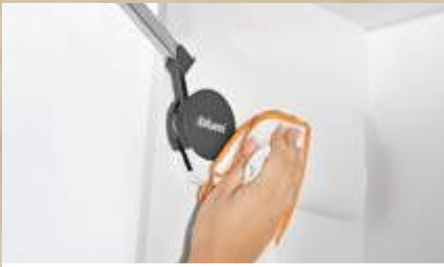

Lift systems